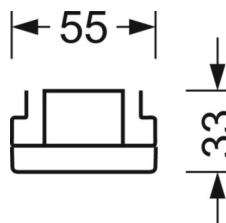

## LIGHTING TECHNOLOGY

Placement	LED, Colour rendering/Light colour CRI ≥ 80 / 4000K
Colour tolerance (MacAdam)	3SDCM
Photobiological safety (Luminaire)	RG1
Nominal luminous flux	13866lm
Nominal luminous flux-emergency lighting mode	888lm
LED service life	50000h L80/B10 (Tq 35°C)
Luminaire luminous efficiency	176lm/W
Beam angle	95° (C0) / 95° (C90)
UGR lat./long.	21.6 / 22.0

## MECHANICS

Housing colour	traffic white RAL 9016
Dimensions (LxWxH/DxH)	2299mm x 55mm x 33mm
Weight (net)	2.9kg
Type of installation	Mounting rail system installation, Light structure

## Dimensions

---

L	2299 mm	Length
B	55 mm	Width
H	33 mm	Height

---