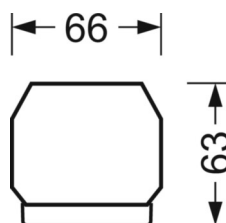

## LIGHTING TECHNOLOGY

Placement	LED, Colour rendering/Light colour CRI ≥ 80 / 4000K
Colour tolerance (MacAdam)	3SDCM
Photobiological safety (Luminaire)	RG1
Nominal luminous flux	13866lm
Nominal luminous flux-emergency lighting mode	888lm
LED service life	50000h L80/B10 (Tq 35°C)
Luminaire luminous efficiency	176lm/W
Beam angle	95° (C0) / 95° (C90)
UGR lat./long.	21.6 / 22.0

## MECHANICS

Housing colour	traffic white RAL 9016
Dimensions (LxWxH/DxH)	2299mm x 55mm x 33mm
Weight (net)	2.9kg
Type of installation	Mounting rail system installation, Light structure

## Dimensions

---

L	2299 mm	Length
B	55 mm	Width
H	33 mm	Height

---