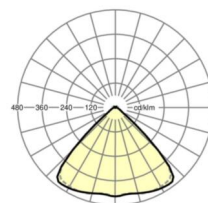

CHARACTERISTICS

Order number	19415027250
EAN number	4020863418893
Commodity code	94051190
Certification mark	IP 20, Protection class I, F, HACCP DIN10500/Food/IFS-application-related suitability/BRC, Indoor, CE
Impact resistance (IK rating)	IK03 (5°C bis 35°C)
Ambient temperatur	ta 5°C to 35°C
Warranty period	5 years
State funding programs	BEG - Federal funding for efficient buildings (valid only for Germany)

ELECTRICAL ENGINEERING

Controller	Electronic driver 3h emergency lighting (1 pcs.)
System output	79W
Mains voltage	230V/50Hz
Circuit breakers (inrush current)	13 pieces/B10, 21 pieces/B16, 22 pieces/C10, 36 pieces/C16
Energy efficiency class/light source	C

LIGHTING TECHNOLOGY

Placement	LED, Colour rendering/Light colour CRI ≥ 80 / 4000K
Colour tolerance (MacAdam)	3SDCM
Photobiological safety (Luminaire)	RG1
Nominal luminous flux	13866lm
Nominal luminous flux-emergency lighting mode	888lm
LED service life	50000h L80/B10 (Tq 35°C)
Luminaire luminous efficiency	176lm/W
Beam angle	95° (C0) / 95° (C90)
UGR lat./long.	21.6 / 22.0

MECHANICS

Housing colour	traffic white RAL 9016
Dimensions (LxWxH/DxH)	2299mm x 55mm x 33mm
Weight (net)	2.9kg
Type of installation	Mounting rail system installation, Light structure

DEEP-LINK

<https://www.regiolux.de/en/article/19415027250>

Reference	LED 14000lm 840
ηLB	100 %
Φ ↓/↑	98 % / 2 %
UGR lat./long.	21.6 / 22.0